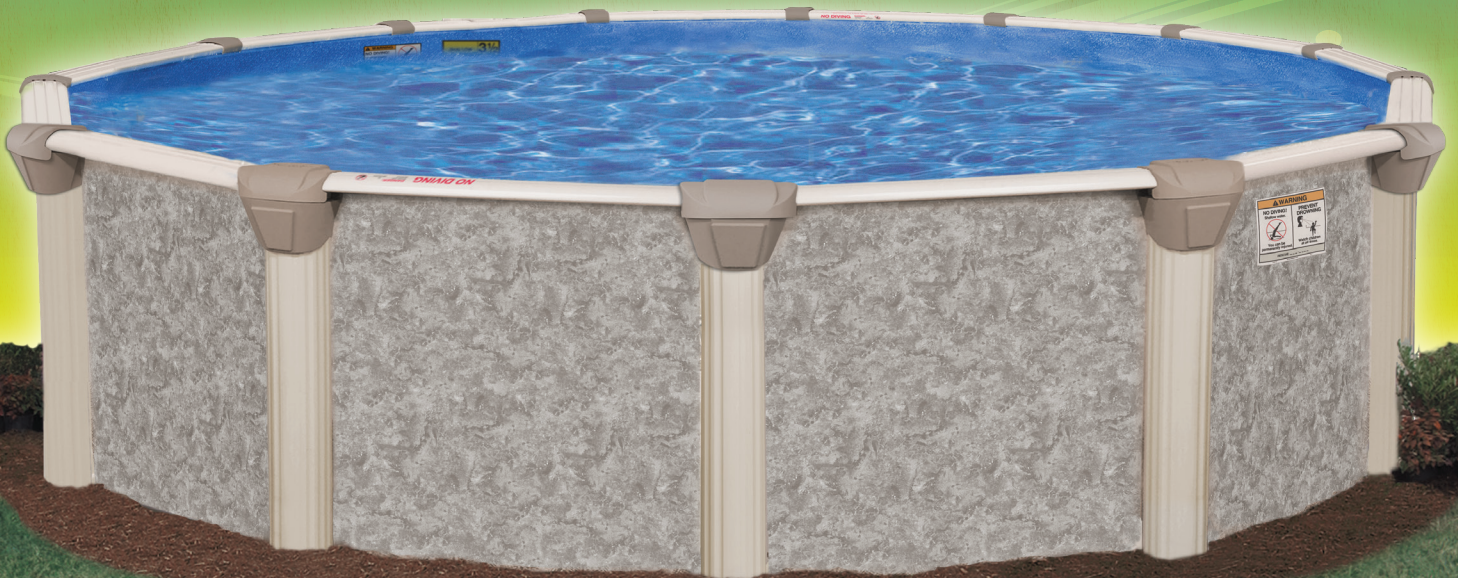

doughboy®

A DIVISION OF H.I.I.

Normandy

This beautifully designed earthtone frame with a stone pattern will add elegance to any backyard.

NORMANDY

Beautiful and Elegant

- **Beautifully crafted resin top rails.**
The 8" curved, extruded top-rail system with injection-molded top connectors gives a smooth finish to this captivatingly-beautiful pool.
- **Elegantly designed resin vertical supports.**
Large and beautiful 7" extruded resin vertical supports eliminate top rail rocking and assure maximum strength.
- **Available in 52" sidewalls.**
- **Limited lifetime warranty on all components.**

- **Com-Pac™ II Oval Support System.**
Superior engineering to maximize your pool. No other manufacturer can provide you with the space-saving features of the Com-Pac™ II.
- **Zinc Clad™ 11000 with hot-dipped galvanizing.** Plus numerous protective coatings for protection and corrosion resistance.

- **Optional vertical boot** packs available.
See price book for details.

Liner Exclusives

The only above-ground pool manufacturer that produces virgin-vinyl liner material made to original Doughboy specifications. Liners are available in a variety of patterns.

- **Exclusive "True" Expandable Liners** increase pool depth up to 7 feet with an optional Special-Purpose Deep Swimming Area for underwater swimming only.
- **Exclusive Therma-Seal™ Technology.**
This proprietary fusion method provides superior sealing for maximum durability and quality. Unmatched in the industry. We are so confident with this process that we cover the seams of our liners 100% for a lifetime.