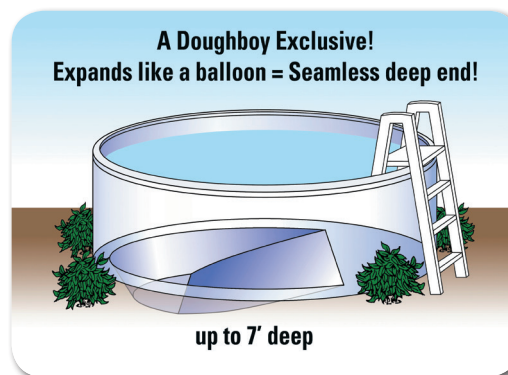

A Size For Any Backyard

An excellent assortment of pool sizes to perfectly match your backyard.

Round	Oval
12' • 16'	18' x 12' • 20' x 12'
18' • 21'	24' x 12' • 28' x 12'
24' • 28'	32' x 12' • 24' x 16'
32'	28' x 16' • 32' x 16'
	34' x 18' • 38' x 18'
	41' x 21'

By special order: 40' x 16' and 44' x 12'

IMPORTANT: The "No Diving" and other Warning signage provided must be installed on each pool as indicated in the instructions provided.

NOTE: In some photos of the pools in the brochure (or web site), the "No Diving" and other Warning signage may not be visible, such Warning Signage must be installed as indicated in the instructions provided.

Hollowell Industries, Inc. stands behind every product we produce pursuant to those representations which are stated in our written warranties. Your dealer/builder/installer/contractor is an independent business and not an agent/representative or employee of Hollowell Industries, Inc. We cannot and do not accept any responsibility for any representations, statements or contracts made by any dealer/builder/installer or contractor.

Visit our website at www.doughboypools.com

Doughboy Recreational • 315 N Sebastian • West Helena, AR 72390 • 866-DOUGHBOY